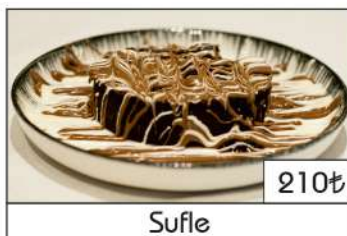

Raspberry Cheesecake