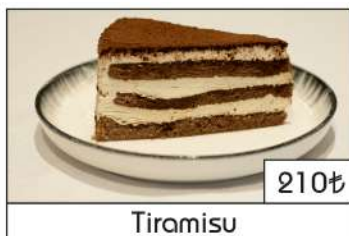

daroutecoffee

daRoute Coffee
4,9 ★★★★★ 330 Review

Desserts

Mono Latte

Lotus Cheesecake

Raspberry Cheesecake

Lemon Cheesecake

Marlenka